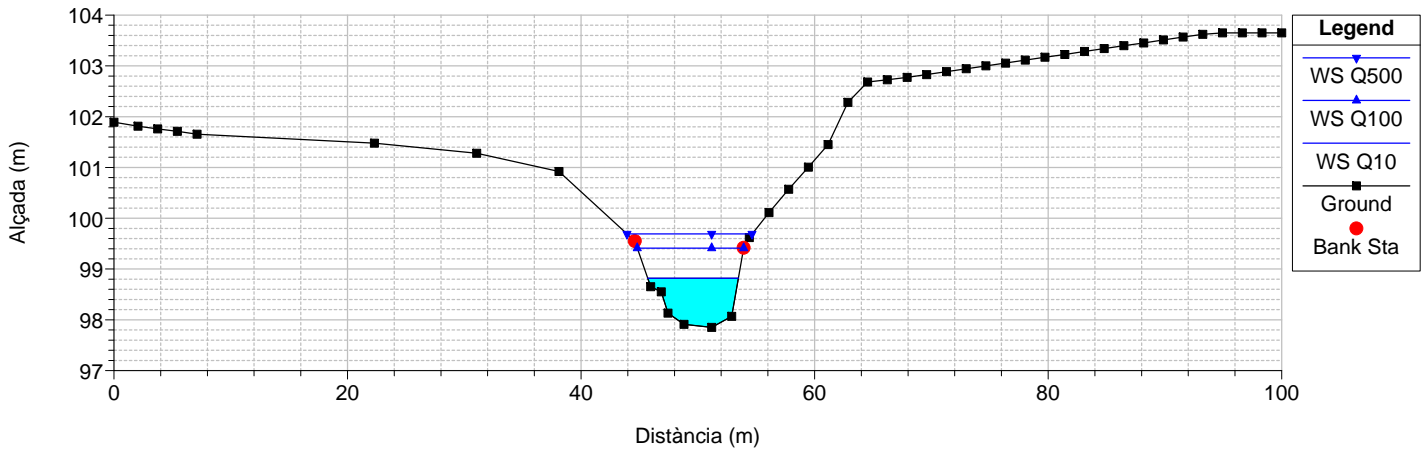

RS = 291.5375 Torrent de Can Dansa