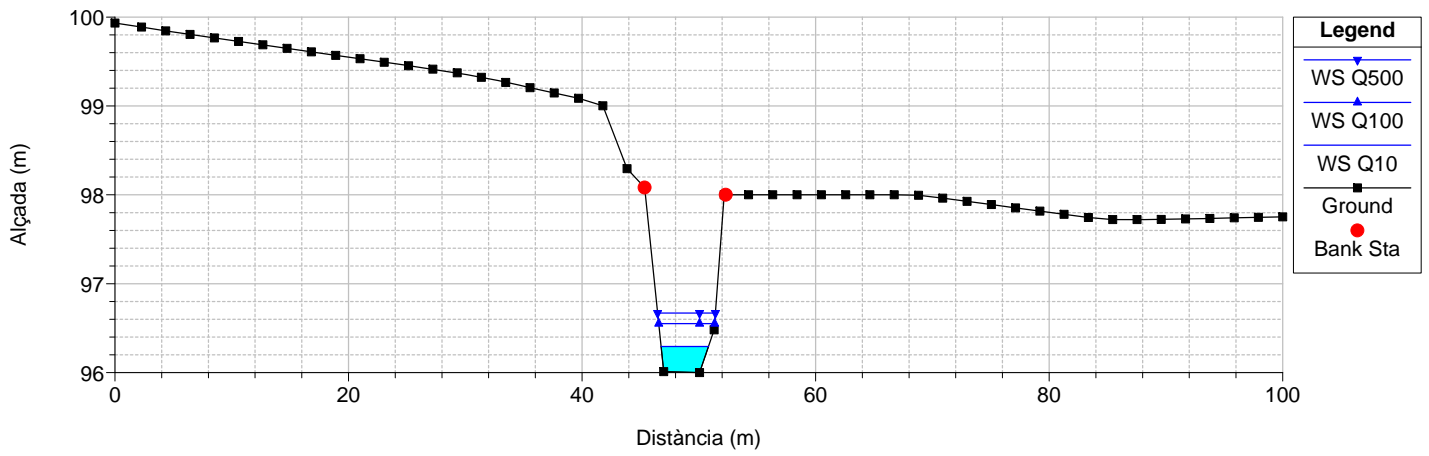

RS = 141.5407 Torrent de Can Dansa