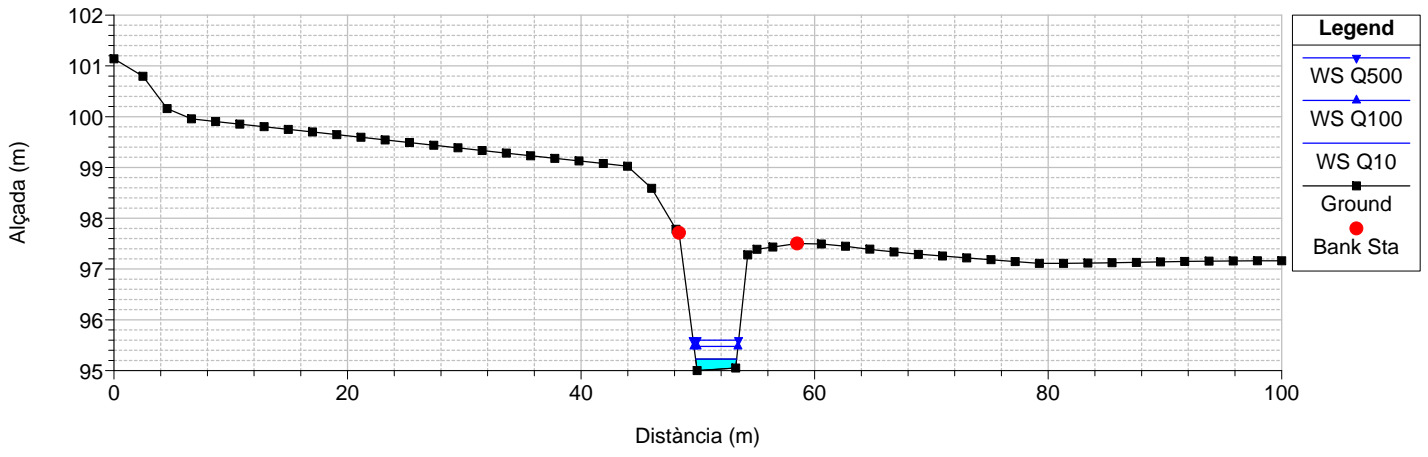

RS = 101.5401 Torrent de Can Dansa