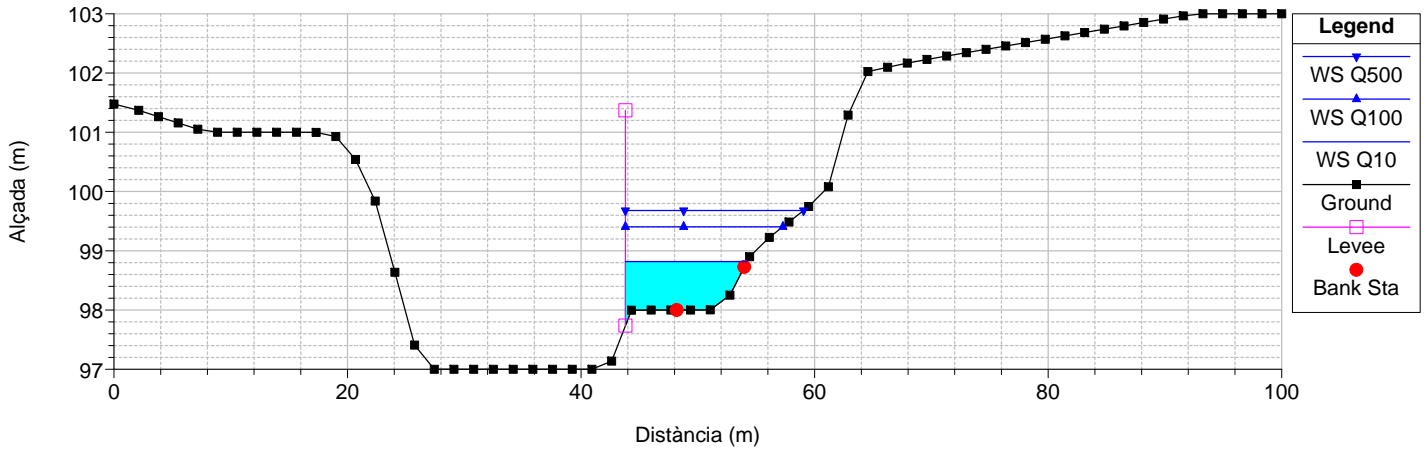

RS = 281.5387 Torrent de Can Dansa