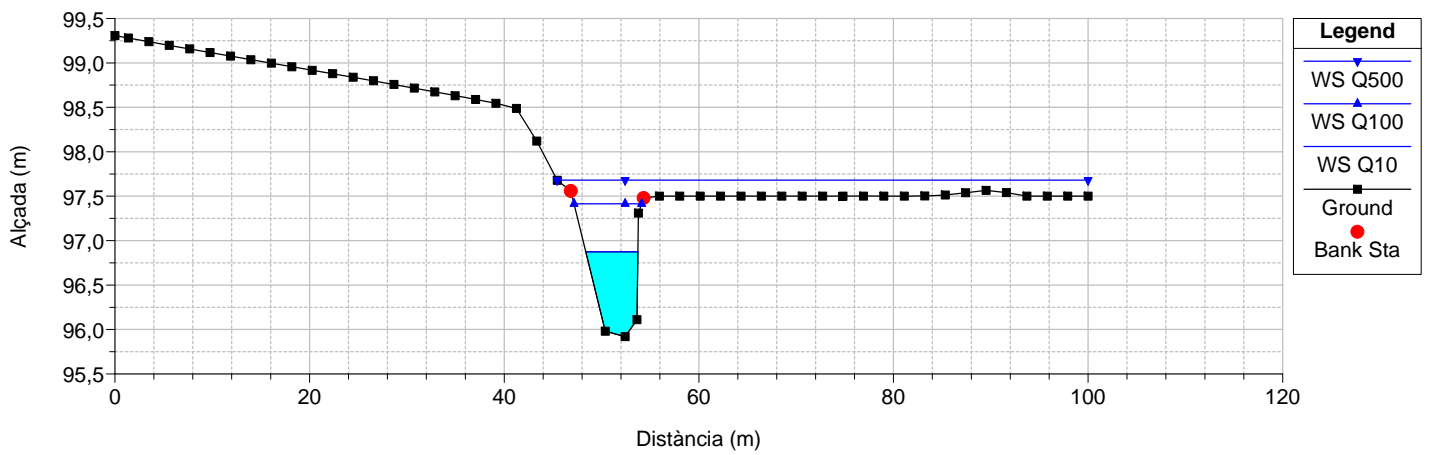

RS = 161.5421 Torrent de Can Dansa