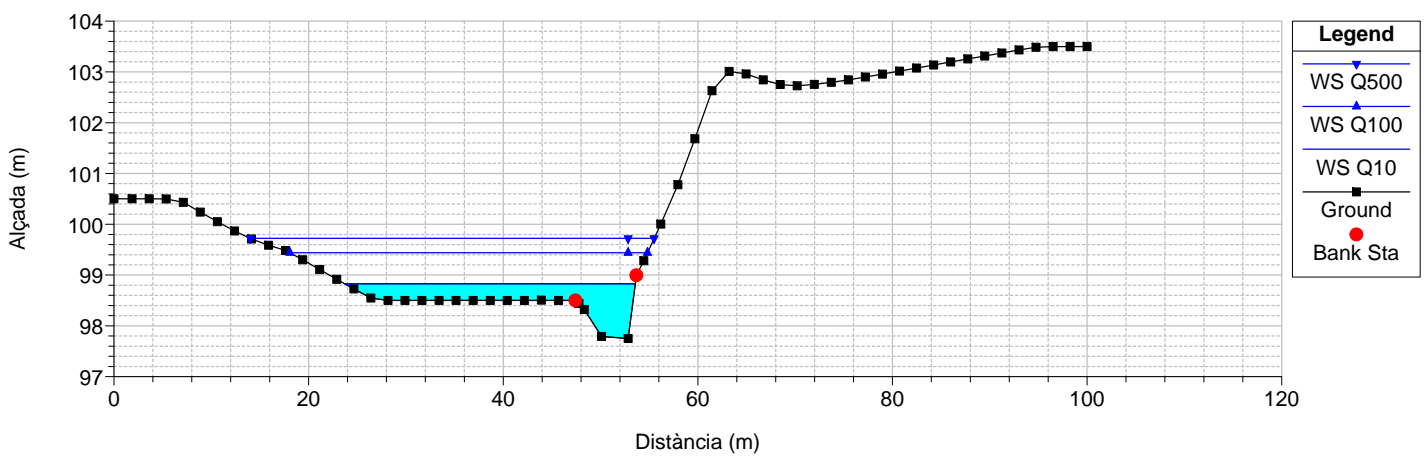

RS = 301.5390 Torrent de Can Dansa