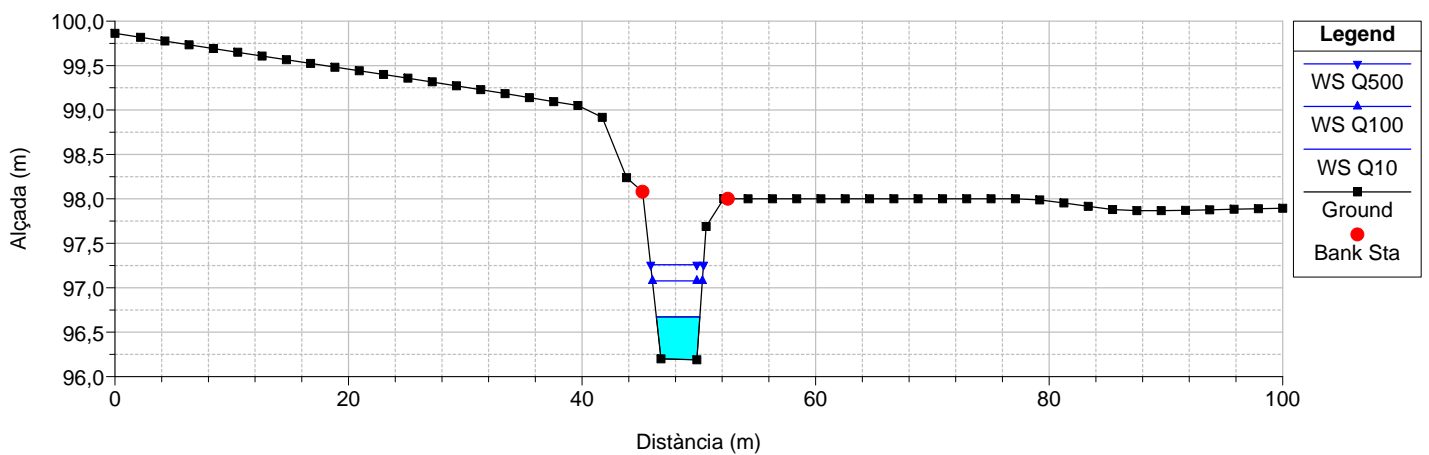

RS = 151.5400 Torrent de Can Dansa