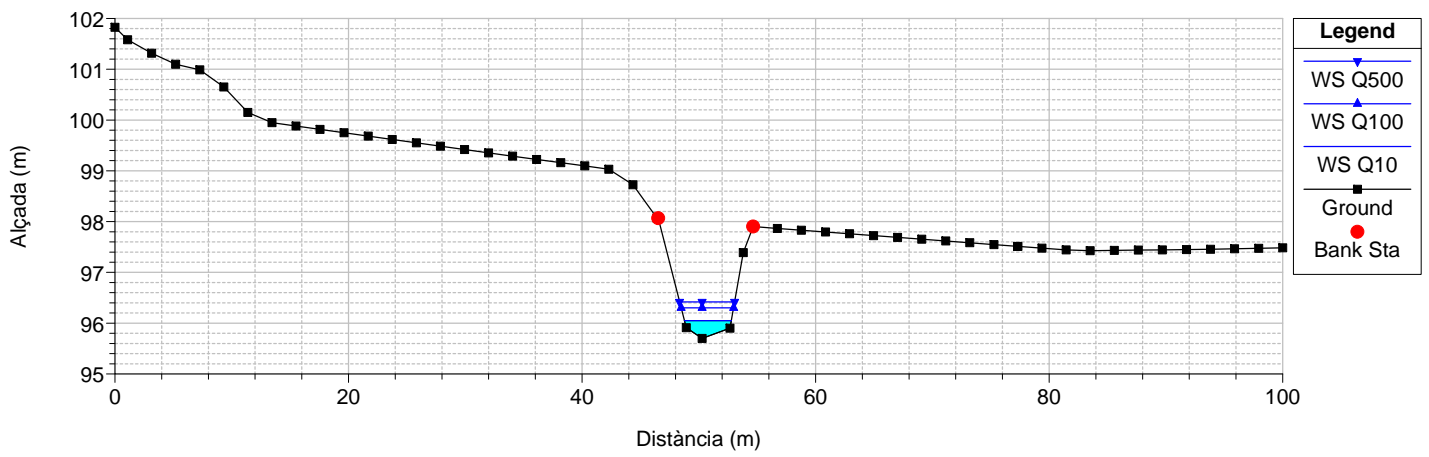

RS = 121.5415 Torrent de Can Dansa