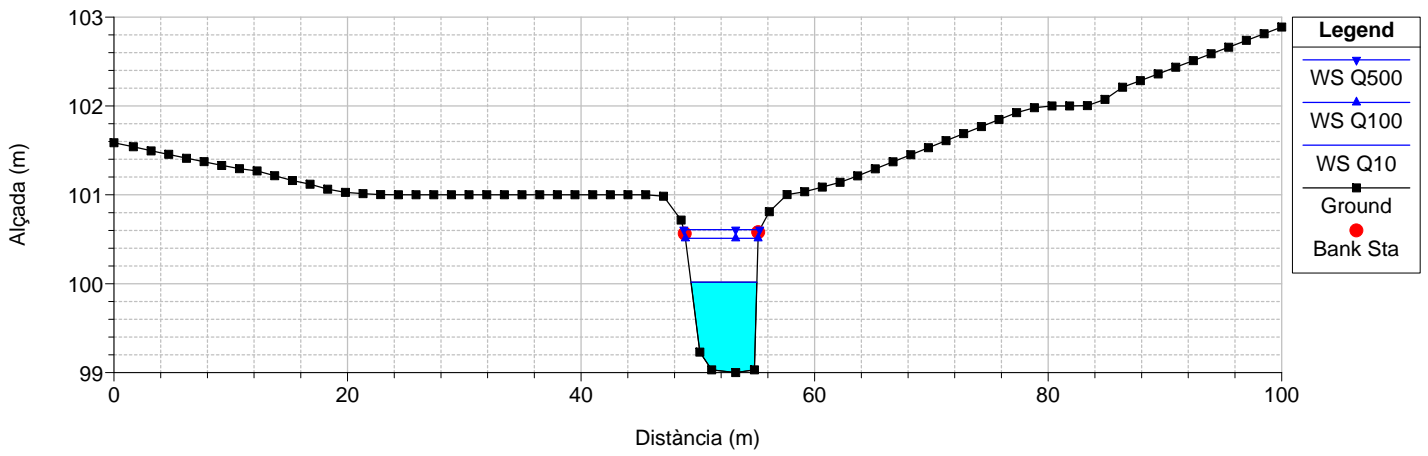

RS = 371.5400 Torrent de Can Dansa